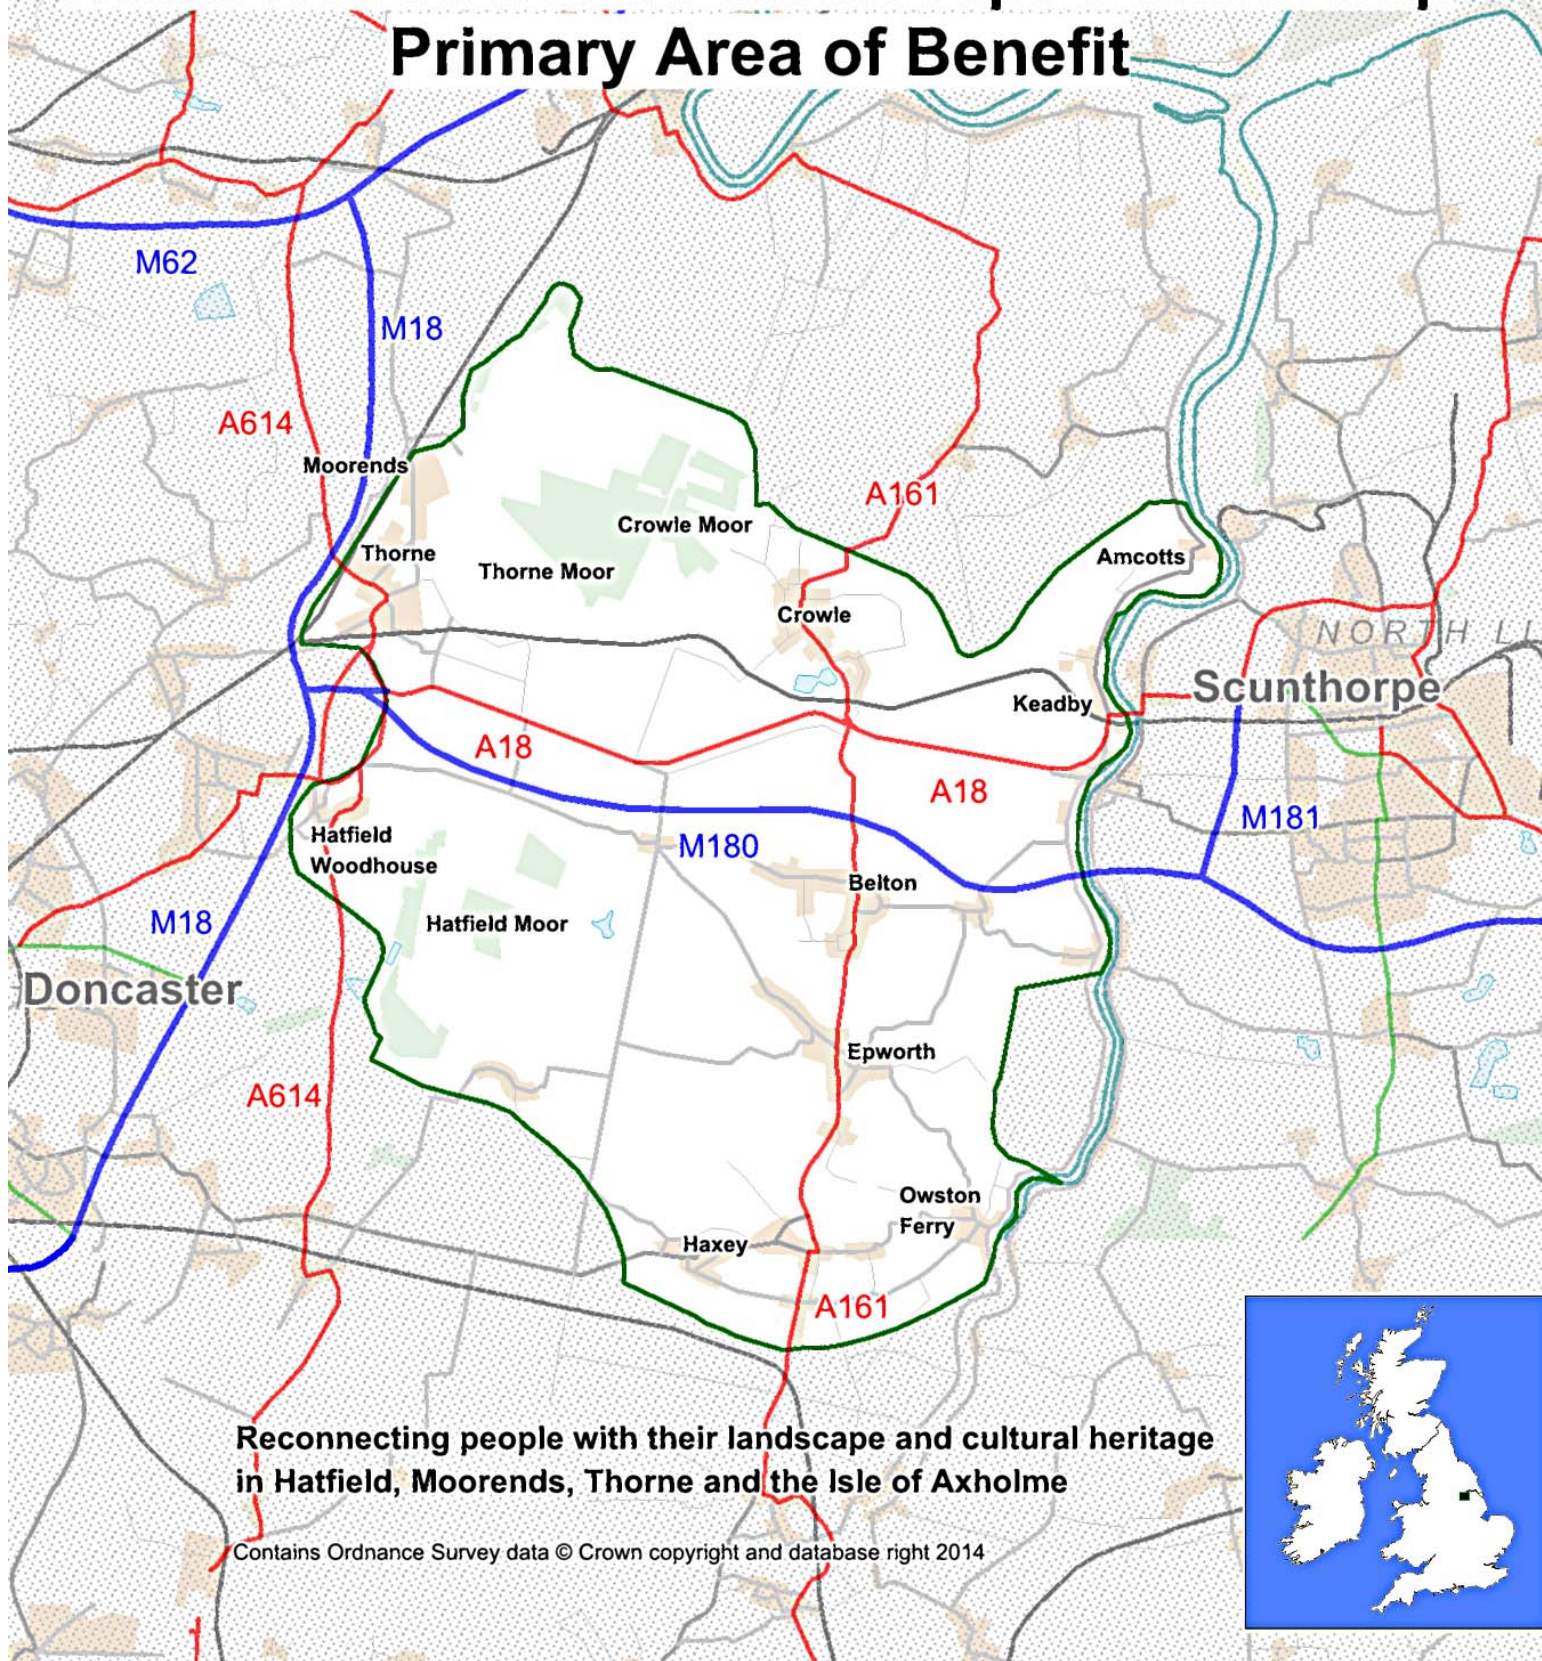

Humberhead Levels Landscape Partnership Primary Area of Benefit

Reconnecting people with their landscape and cultural heritage
in Hatfield, Moorends, Thorne and the Isle of Axholme

Contains Ordnance Survey data © Crown copyright and database right 2014